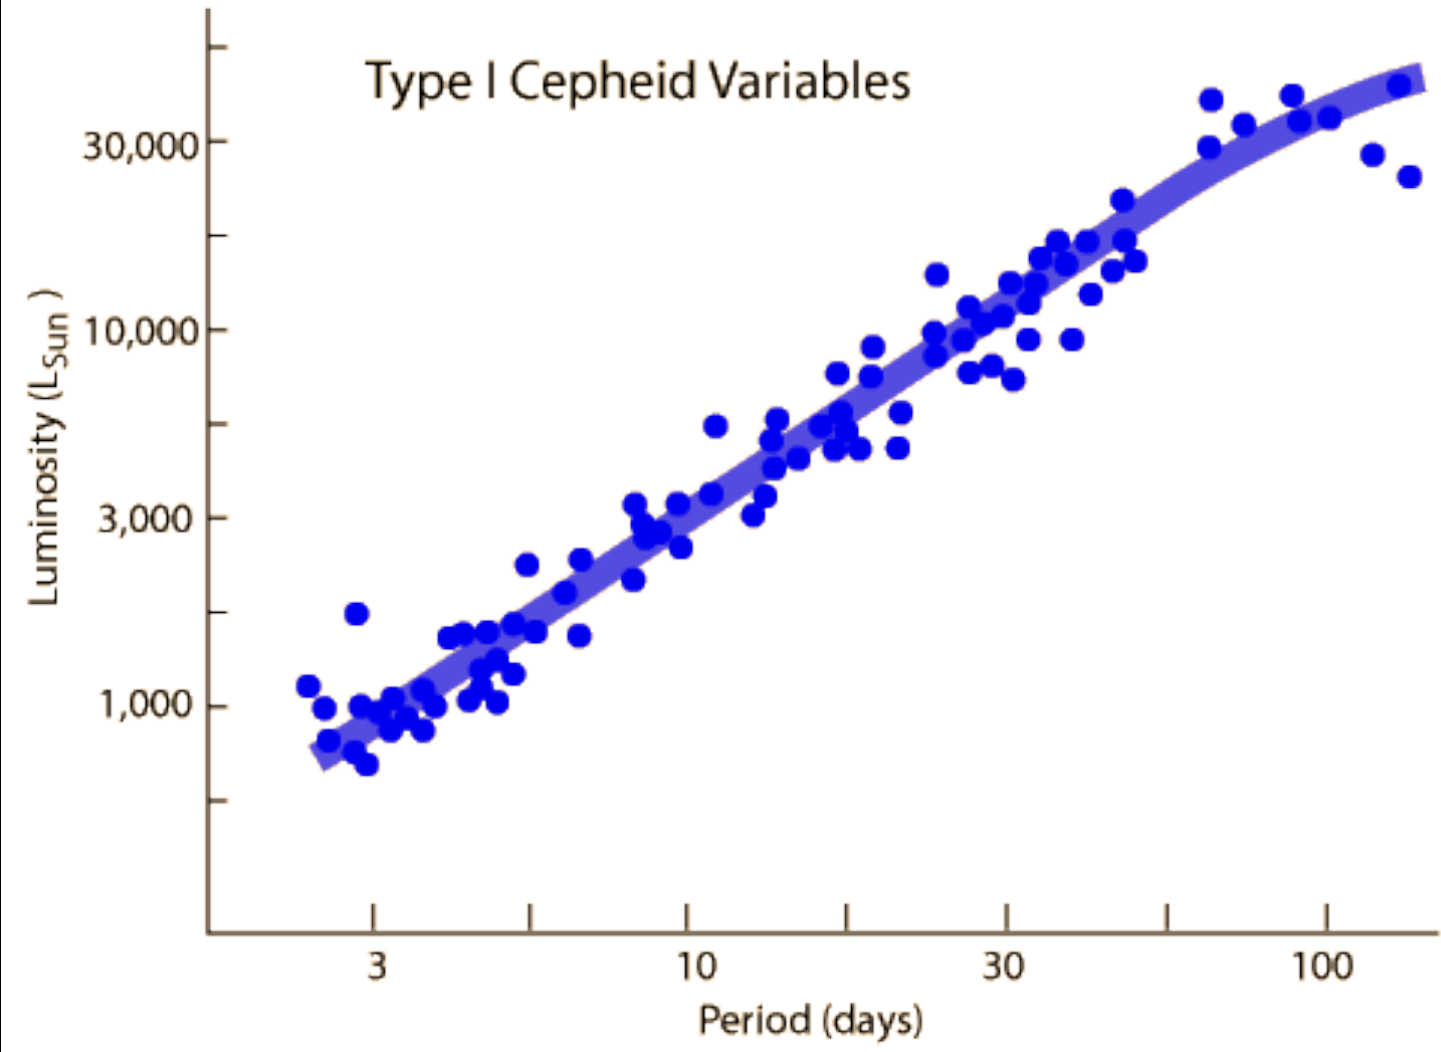

Cepheid Variable Star V1 in M31

Hubble Space Telescope • WFC3/UVIS

Scanned at the American
Institute of Physics

Cepheid Variables

Cepheid Variable Star V1 in M31

Hubble Space Telescope • WFC3/UVIS