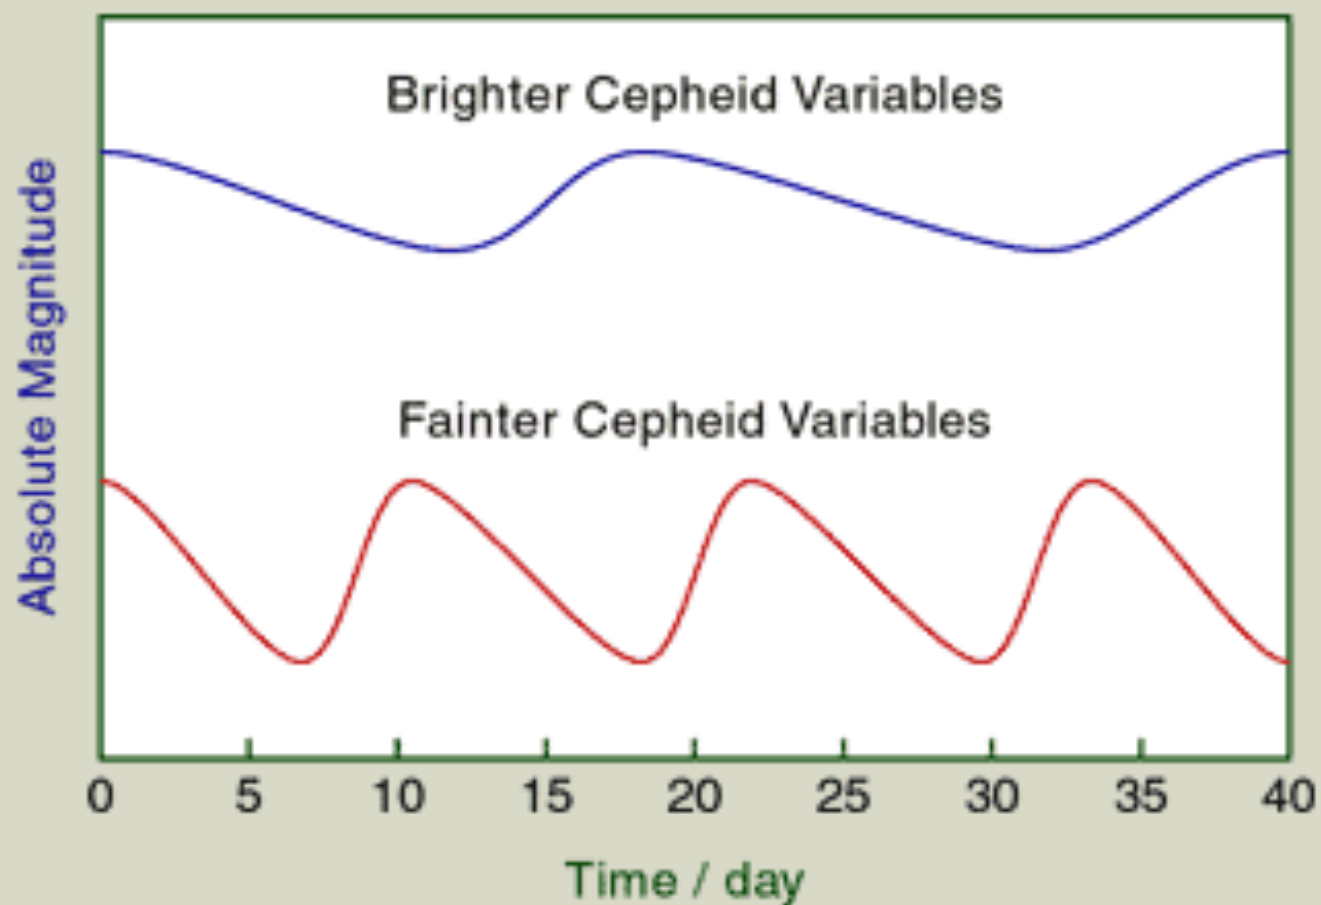

Cepheid Variable Star V1 in M31

Hubble Space Telescope • WFC3/UVIS

Scanned at the American
Institute of Physics

Cepheid Variables

Cepheid Variable Star V1 in M31

Hubble Space Telescope • WFC3/UVIS