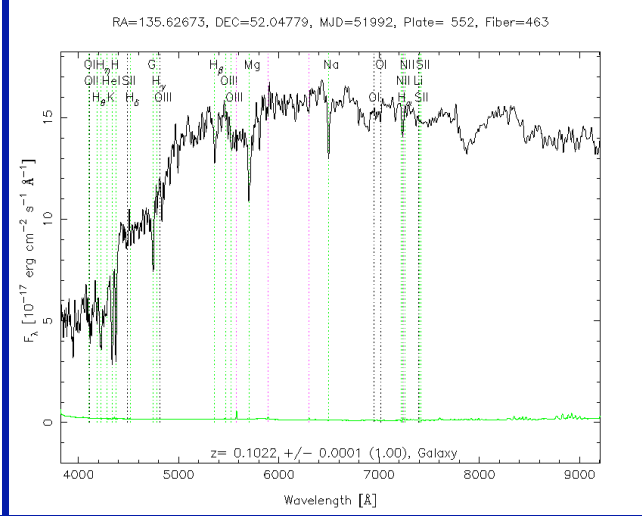

First CfA Strip

$$28.5 \leq \delta < 32.5$$

$$m_B \leq 15.6$$

Northern Galactic Cap

Messier 33

NGC 604

Southern Galactic Cap

Northern Galactic Cap

White dwarf

Galaxy

Quasar

Figure: M.

Virgo Consortium
1998