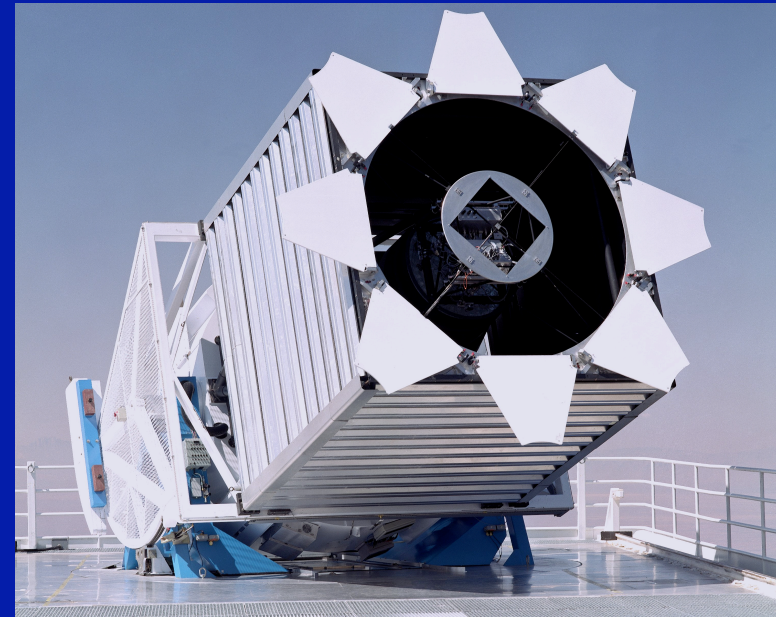

First CfA Strip

$$28.5 \leq \delta < 32.5$$

$$m_B \leq 15.6$$

Northern Galactic Cap

Messier 33

NGC 604

Southern Galactic Cap

Northern Galactic Cap

White dwarf

Galaxy

Quasar

Figure: M.

Virgo Consortium
1998