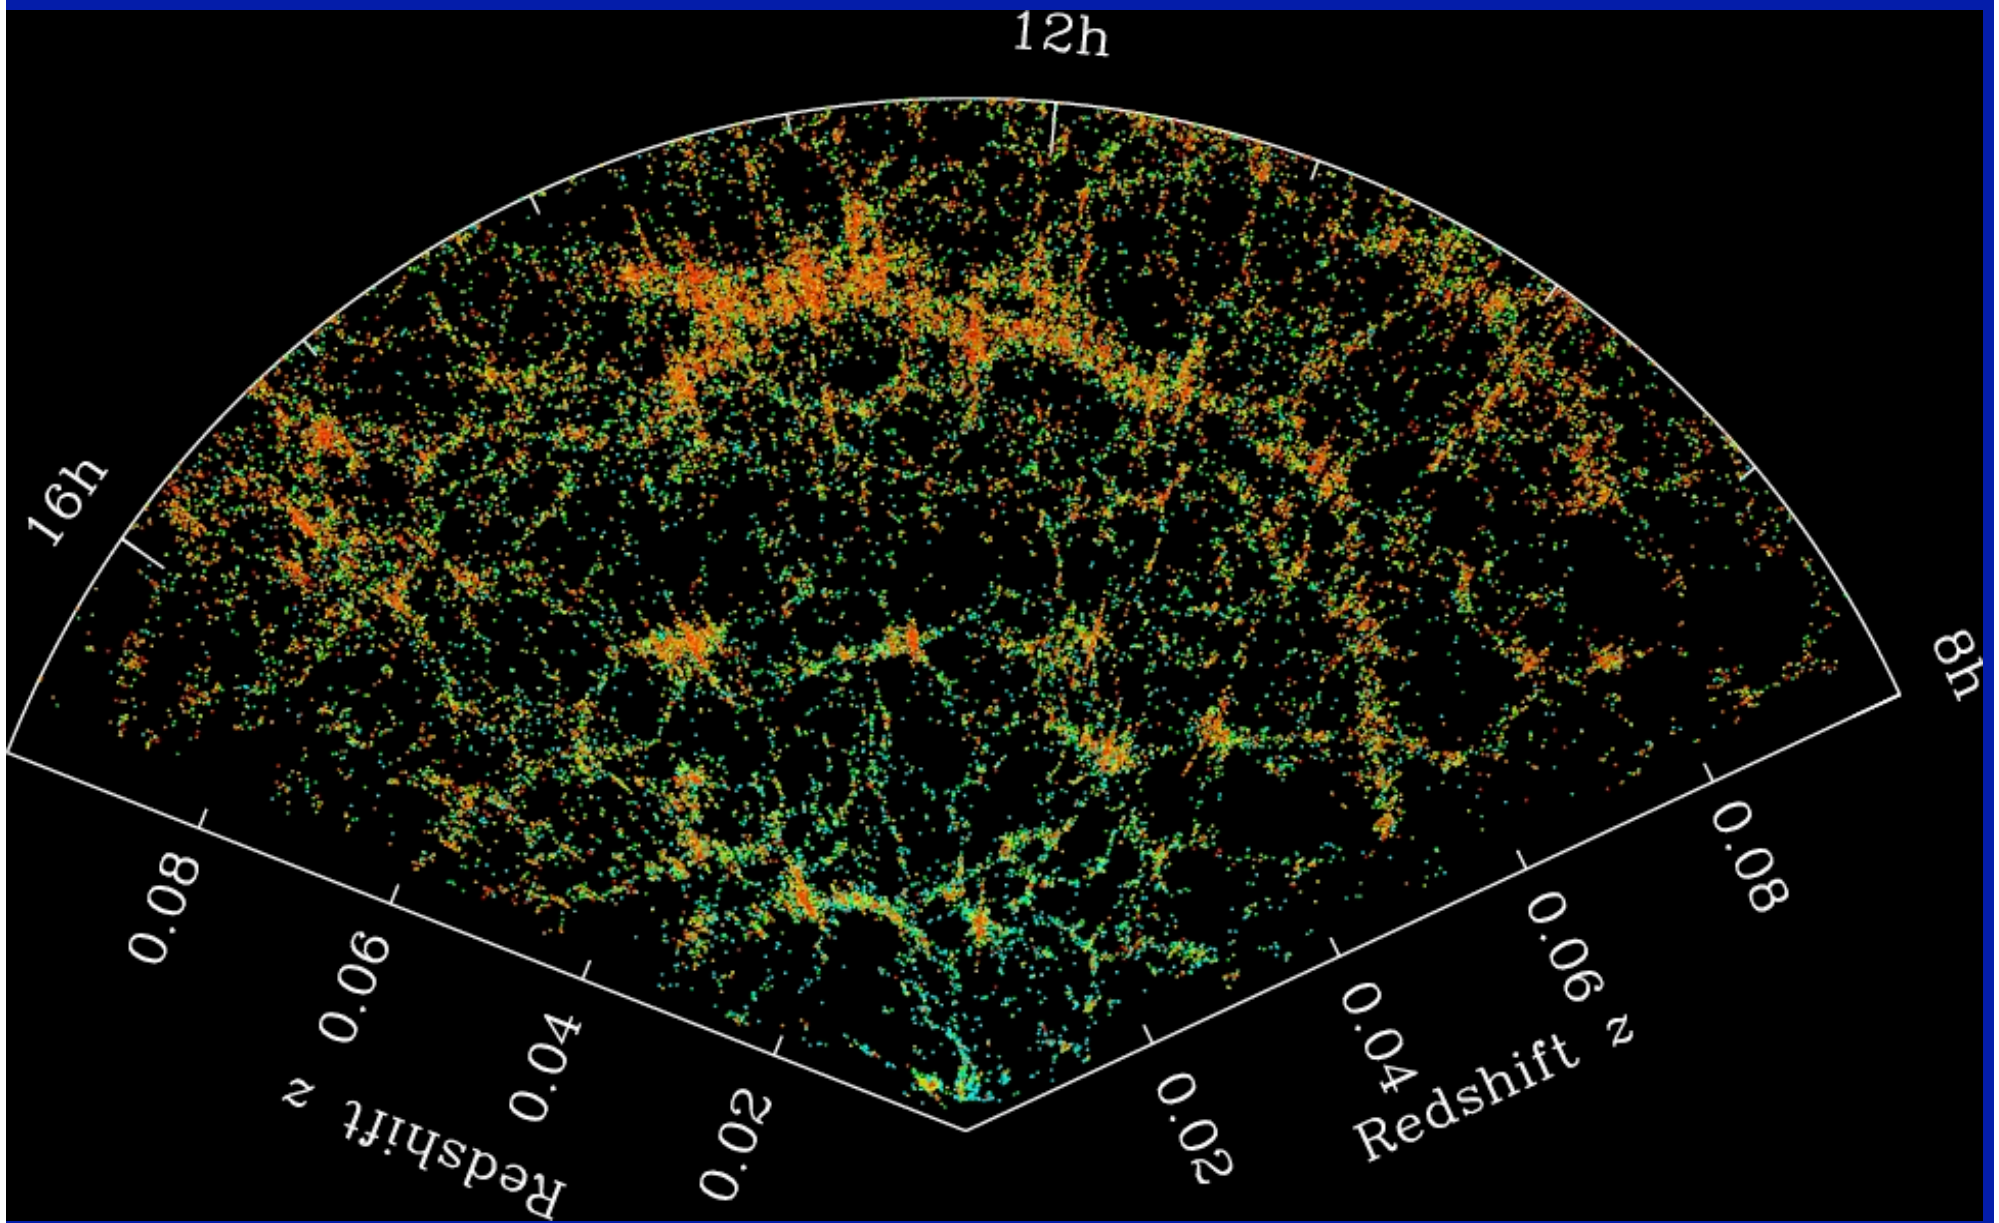

First CfA Strip

$$28.5 \leq \delta < 32.5$$

$$m_B \leq 15.6$$

Northern Galactic Cap

Messier 33

NGC 604

Southern Galactic Cap

Northern Galactic Cap

White dwarf

Galaxy

Quasar

Figure: M.

Virgo Consortium
1998