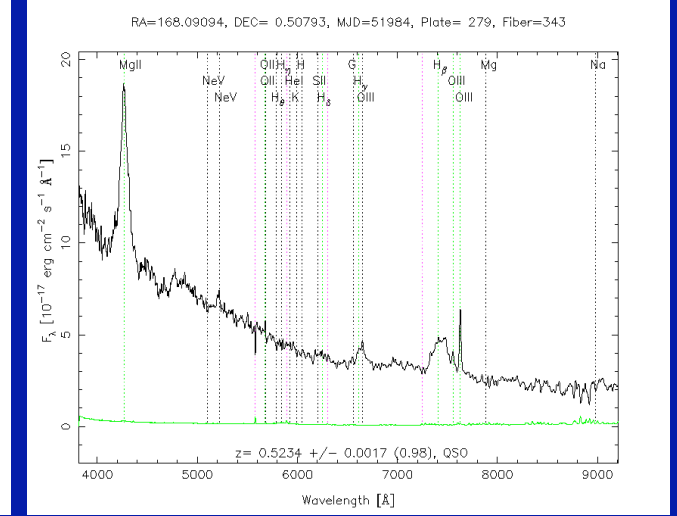

First CfA Strip

$$28.5 \leq \delta < 32.5$$

$$m_B \leq 15.6$$

Northern Galactic Cap

Messier 33

NGC 604

Southern Galactic Cap

Northern Galactic Cap

White dwarf

Galaxy

Quasar

Figure: M.

Virgo Consortium
1998