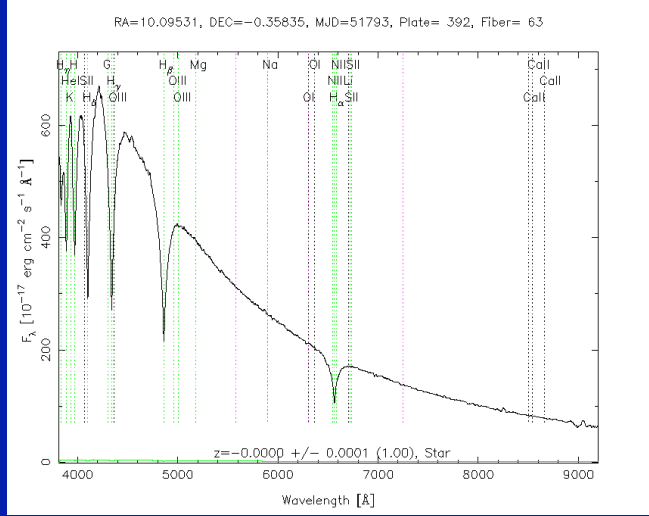

First CfA Strip

$$28.5 \leq \delta < 32.5$$

$$m_B \leq 15.6$$

Northern Galactic Cap

Messier 33

NGC 604

Southern Galactic Cap

Northern Galactic Cap

White dwarf

Galaxy

Quasar

Figure: M.

Virgo Consortium
1998