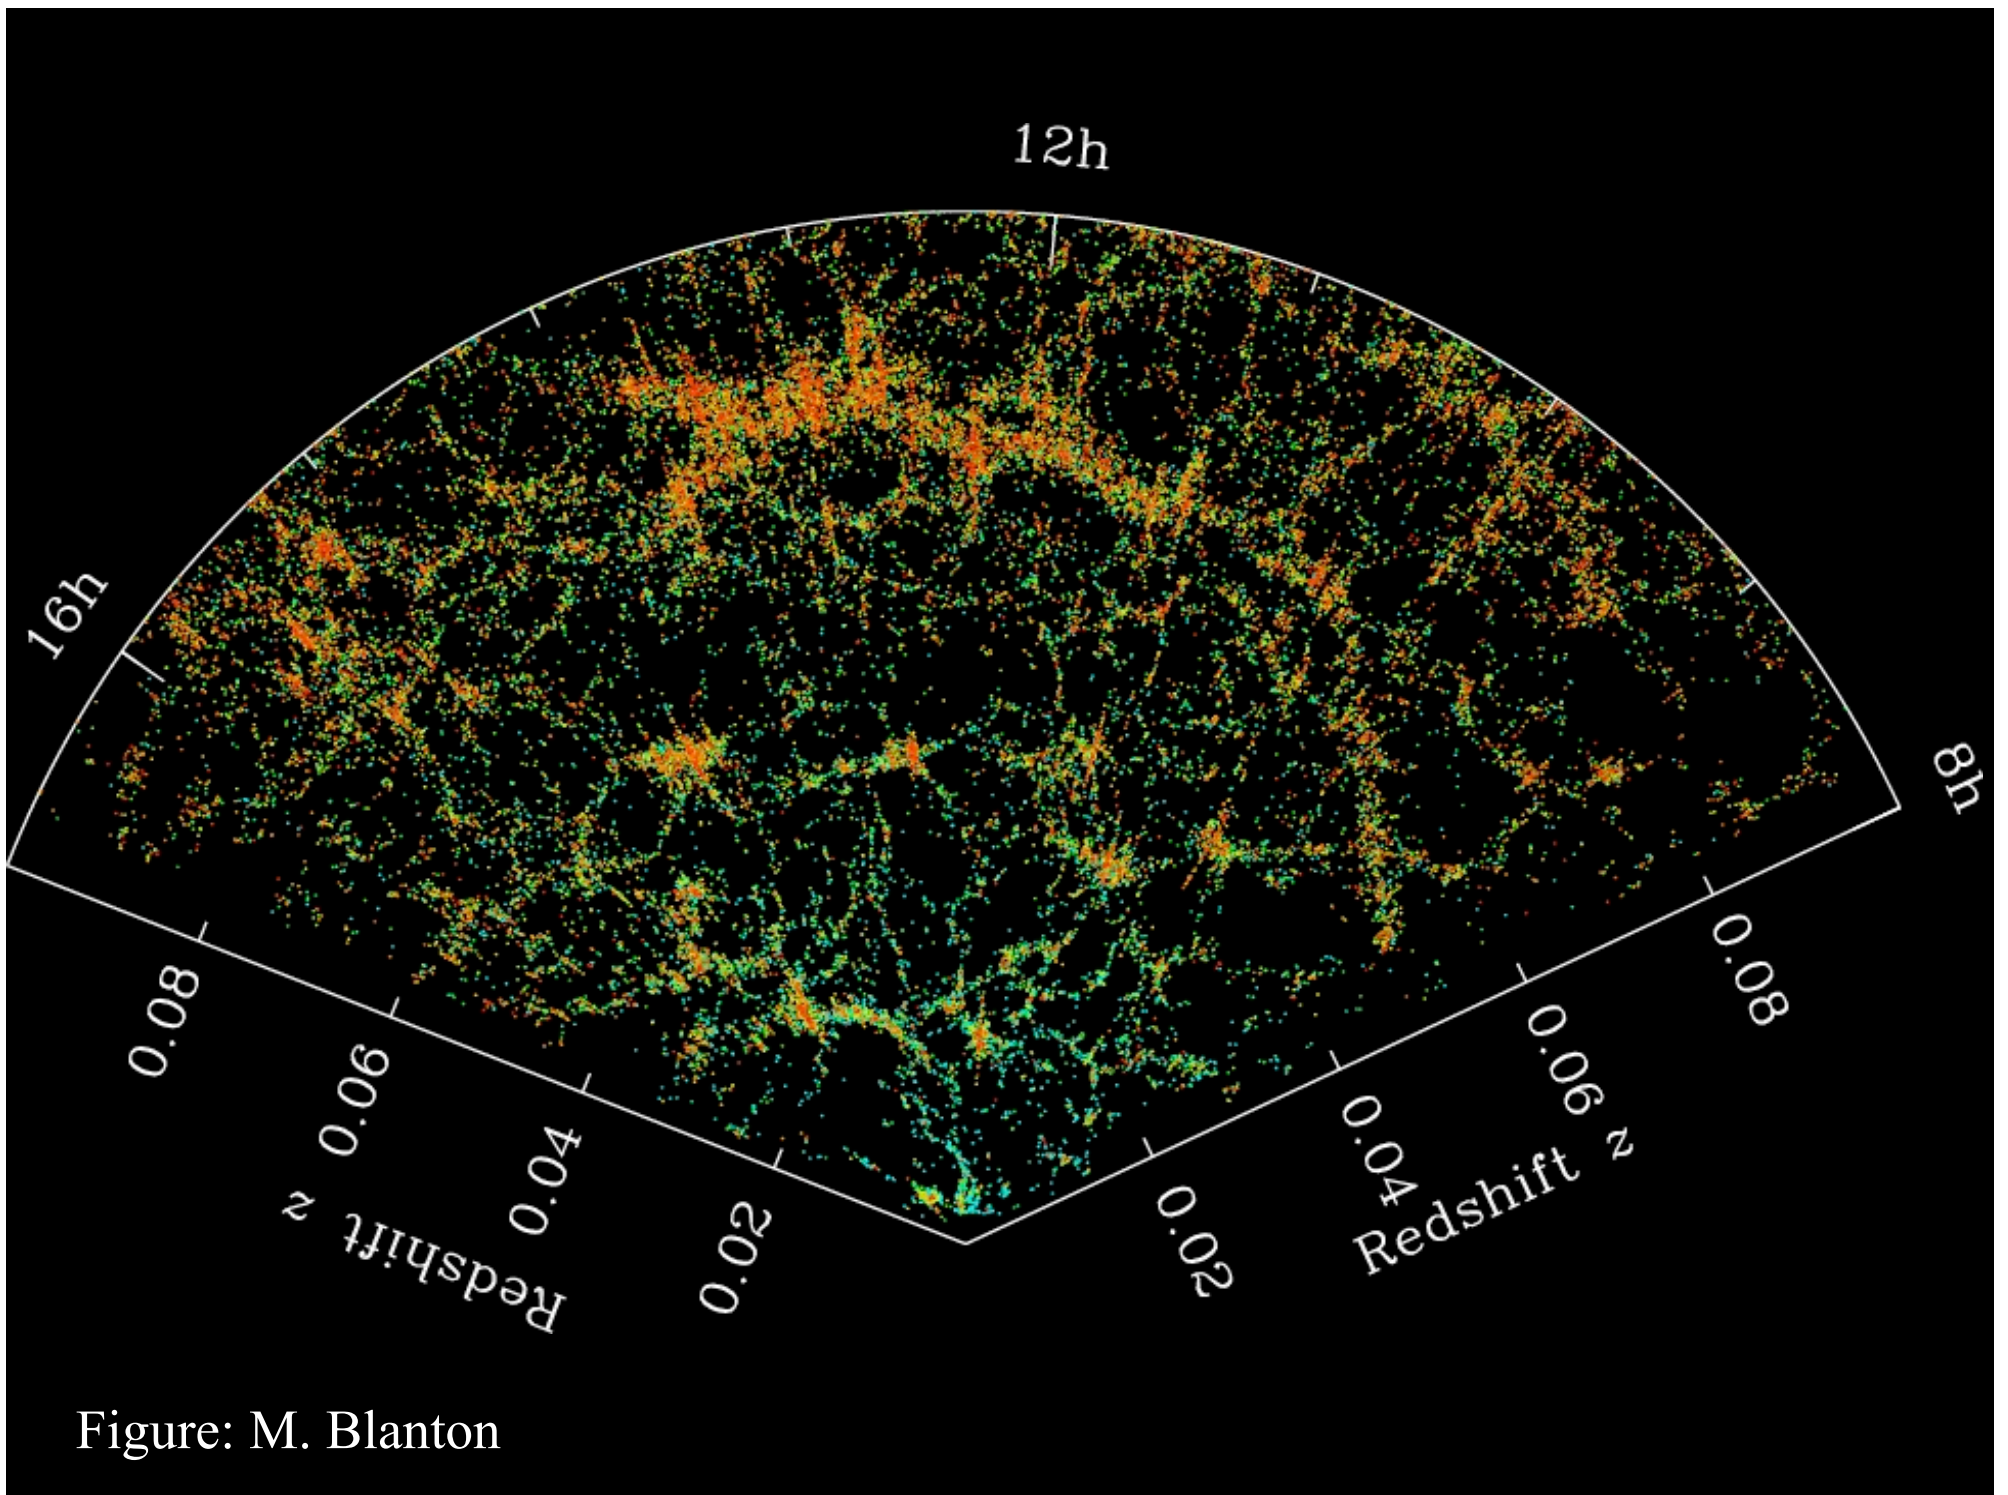

Velocity-Distance Relation among Extra-Galactic Nebulae.

FIGURE 1

Northern Galactic Cap

Figure: M. Blanton

Virgo Consortium 1998