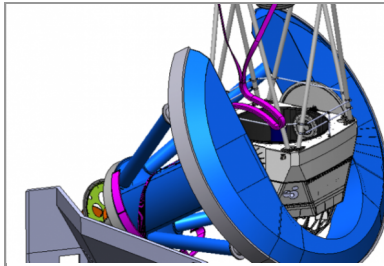

News

Filter

Search

(<https://astronomy.osu.edu/news/solar-system-scale>)

OCTOBER 23, 2019

Solar System to Scale (</news/solar-system-scale>)

A new cosmic art installation on campus represents our solar system and bridges the arts and sciences in an astronomical way, thanks to a generous gift from M. Andrew (Andy)'64 '67 and Sandra (...)